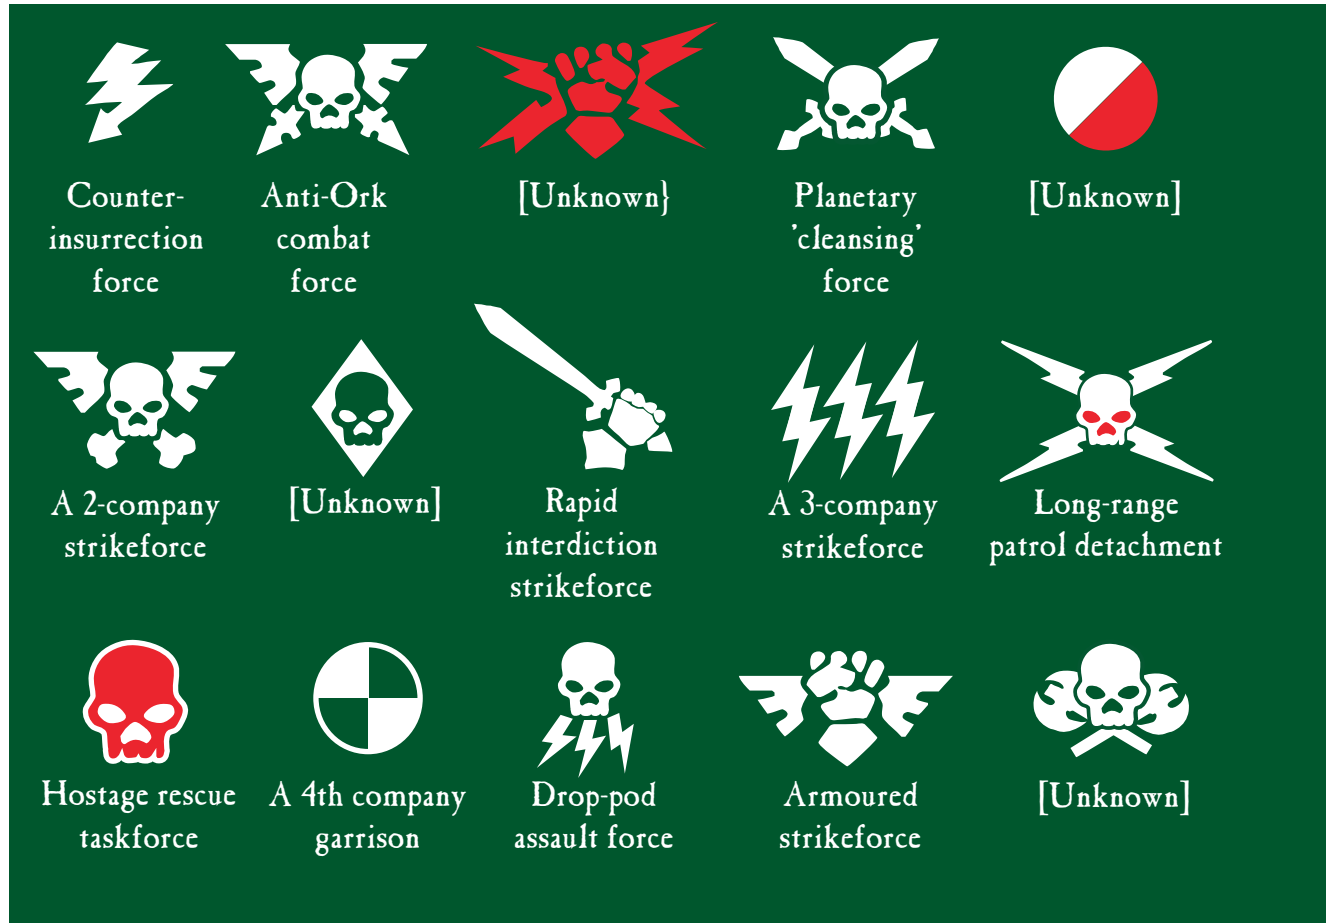

ARMY INSIGNIA

Shown below are a selection Army Insignia Identifiers- used by various Dark Angel forces over the centuries. Insignia is painted onto vehicles, power armour and other items of field equipment. If known [or if information is unclassified] unit and force operational purpose is also shown.

Ref taken from the <Tactica Doctrinarium //11// Dark Angels>.

>>> All insignia have been produced in Adobe Illustrator as vector illustrations, using cmyk colours and saved as a hi-res pdf file. Insignia can be printed just as they are, or opened in Photoshop (Mac) or PaintShop Pro (PC) where you can customise them.