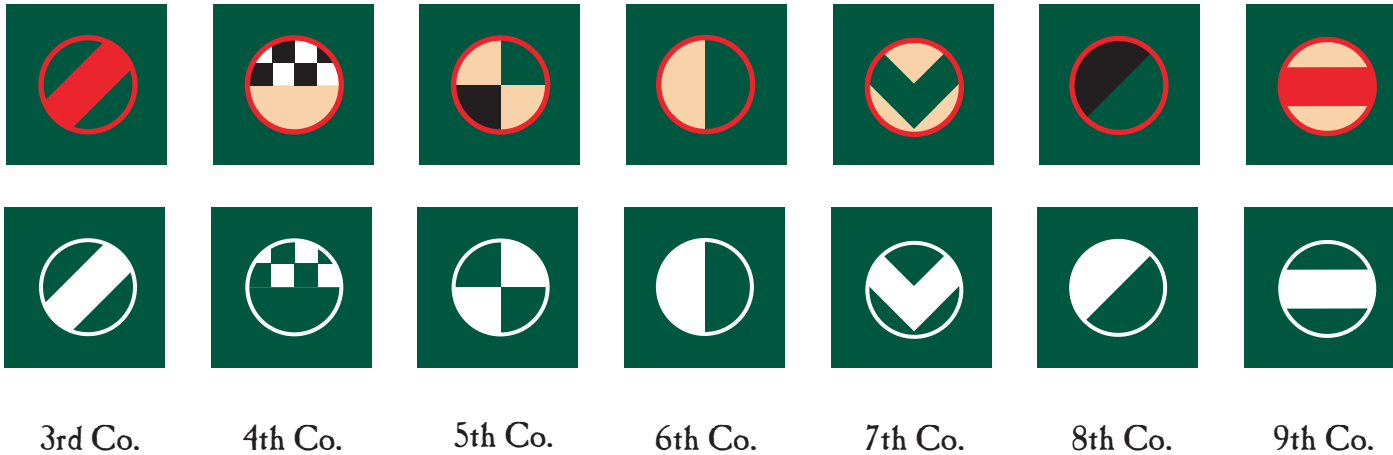

## DARK ANGEL COMPANY BADGES [BATTLE & RESERVE]

Shown below are the Company badges, used primarily on vehicles and large items of equipment [squad numbers can superimposed on symbols where appropriate].

Company badges may also appear on the left kneepad of marine troopers.

Lower row shows the hi-definition battle identifiers.

Ref taken from the <Tactica Doctrinarium //23// Dark Angels>.

>> All badges have been produced in Adobe Illustrator as vector illustrations, using cmyk colours and saved as a hi-res pdf file. Badges can be printed just as they are, or opened in Photoshop (Mac) or PaintShop Pro (PC) where you can customise them.